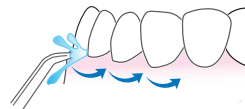

## WATER FLOSS

- 4 Place tip in mouth. Start on low pressure. Turn power ON and increase pressure to your liking.

- 5 Lean over sink. Close lips enough to prevent splashing, while still allowing water to flow from mouth into sink.

## TECHNIQUE

- 6 Aim water at the gumline at a 90 degree angle. Follow the gumline and pause briefly between teeth.

**TO AVOID MESS: KEEP TIP IN MOUTH WHILE UNIT IS ON.**