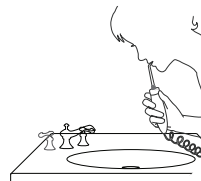

## PRIMING UNIT (First Time Use Only)

- 3 Turn pressure to high, point tip into sink, turn power ON until water flows. Turn power OFF.

Turn pressure to high, point tip into sink, turn power ON and water ON until water flows. Turn power and water OFF.

## WATER FLOSS

- 4 Place tip in mouth. Start on low pressure. Turn power ON and increase pressure to your liking.

- 5 Lean over sink. Close lips enough to prevent splashing, while still allowing water to flow from mouth into sink.