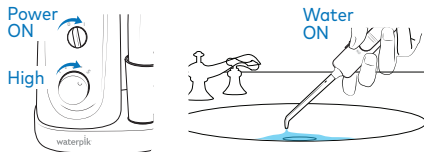

## GETTING STARTED

- 1 Fill reservoir with warm water and replace it firmly on the base.

- 2 Insert tip firmly until it clicks into place.

## PRIMING UNIT (First Time Use Only)

- 3 Turn pressure to high, point tip into sink, turn power ON until water flows. Turn power OFF.

Turn pressure to high, point tip into sink, turn power ON and water ON until water flows. Turn power and water OFF.

## WATER FLOSS

- 4 Place tip in mouth. Start on low pressure. Turn power ON and increase pressure to your liking.

- 5 Lean over sink. Close lips enough to prevent splashing, while still allowing water to flow from mouth into sink.