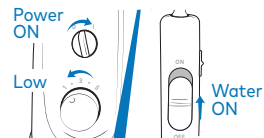

## GETTING STARTED

- 1 Fill reservoir with warm water and replace it firmly on the base.

- 2 Insert tip firmly until it clicks into place.

## PRIMING UNIT (First Time Use Only)

- 3 Turn pressure to high, point tip into sink, turn power ON until water flows. Turn power OFF.

Turn pressure to high, point tip into sink, turn power ON and water ON until water flows. Turn power and water OFF.

## WATER FLOSS

- 4 Place tip in mouth. Start on low pressure. Turn power ON and increase pressure to your liking.

- 5 Lean over sink. Close lips enough to prevent splashing, while still allowing water to flow from mouth into sink.