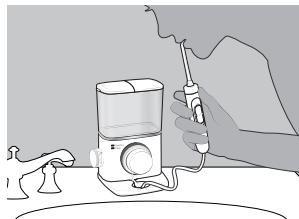

Insert tip firmly until it clicks into place.

Turn pressure to high, point tip into sink, PUSH power **ON** button. Turn water switch **ON** until water flows. Turn both **OFF**.

waterpik EVOLUTION™ waterflosser®

QUICK START GUIDE WF-07

2 Water Floss

Start on low pressure. Push power **ON**. Turn water floss switch **ON** and increase pressure to your liking.

Lean over sink. Close lips enough to prevent splashing, while still allowing water to flow from mouth into sink.

Aim water at the gumline at a 90 degree angle. Follow the gumline and pause briefly between teeth.

TO AVOID MESS: KEEP TIP IN MOUTH WHILE UNIT IS ON.