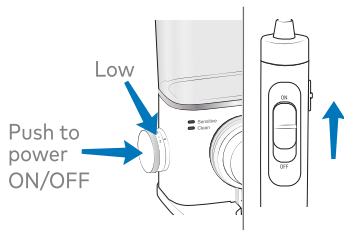

Insert tip firmly until it clicks into place.

Turn pressure to high, point tip into sink, PUSH power **ON** button. Turn water switch **ON** until water flows. Turn both **OFF**.

waterpik EVOLUTION™ waterflosser®

QUICK START GUIDE WF-07

2 Water Floss

Start on low pressure. Push power **ON**. Turn water floss switch **ON** and increase pressure to your liking.

Lean over sink. Close lips enough to prevent splashing, while still allowing water to flow from mouth into sink.

Aim water at the gumline at a 90 degree angle. Follow the gumline and pause briefly between teeth.

TO AVOID MESS: KEEP TIP IN MOUTH WHILE UNIT IS ON.