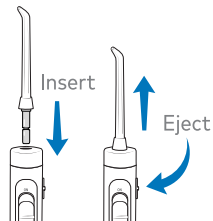

Insert tip firmly until it clicks into place.

Turn pressure to high, point tip into sink, PUSH power **ON** button. Turn water switch **ON** until water flows. Turn both **OFF**.

waterpik EVOLUTION™ waterflosser®