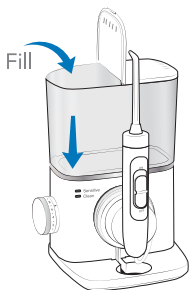

waterpik EVOLUTION™ waterflosser®

QUICK START GUIDE WF-07

Visit
waterpik.com/welcomeWF
Register your product and
receive over \$50 in savings.
waterpik.com/registration

1 First Use

Fill reservoir with warm water and replace it firmly on the base.

Insert tip firmly until it clicks into place.

Turn pressure to high, point tip into sink, PUSH power **ON** button. Turn water switch **ON** until water flows. Turn both **OFF**.

waterpik EVOLUTION™ waterflosser®

QUICK START GUIDE WF-07

2 Water Floss

Start on low pressure. Push power **ON**. Turn water floss switch **ON** and increase pressure to your liking.

Lean over sink. Close lips enough to prevent splashing, while still allowing water to flow from mouth into sink.

Aim water at the gumline at a 90 degree angle. Follow the gumline and pause briefly between teeth.

TO AVOID MESS: KEEP TIP IN MOUTH WHILE UNIT IS ON.