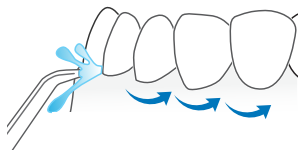

Insert tip firmly until it clicks into place.

Turn pressure to high, point tip into sink, PUSH power **ON** button. Turn water switch **ON** until water flows. Turn both **OFF**.

waterpik EVOLUTION™ waterflosser®

QUICK START GUIDE WF-07

2 Water Floss

Start on low pressure. Push power **ON**. Turn water floss switch **ON** and increase pressure to your liking.

Lean over sink. Close lips enough to prevent splashing, while still allowing water to flow from mouth into sink.

Aim water at the gumline at a 90 degree angle. Follow the gumline and pause briefly between teeth.

TO AVOID MESS: KEEP TIP IN MOUTH WHILE UNIT IS ON.