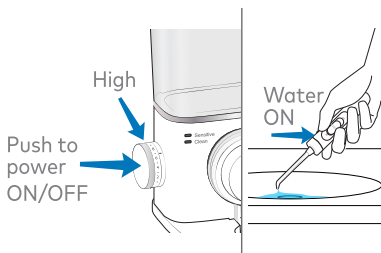

Insert tip firmly until it clicks into place.

Turn pressure to high, point tip into sink, PUSH power **ON** button. Turn water switch **ON** until water flows. Turn both **OFF**.

waterpik EVOLUTION™ waterflosser®

QUICK START GUIDE WF-07

2 Water Floss

Start on low pressure. Push power **ON**. Turn water floss switch **ON** and increase pressure to your liking.

Lean over sink. Close lips enough to prevent splashing, while still allowing water to flow from mouth into sink.

Aim water at the gumline at a 90 degree angle. Follow the gumline and pause briefly between teeth.

TO AVOID MESS: KEEP TIP IN MOUTH WHILE UNIT IS ON.